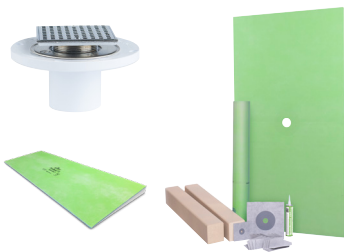

[Click here to visit the Noble Company website and learn more about ProBase II.](#)

ATTEND & YOU COULD WIN

A Pre-Waterproofed ProBase® II Multi-Slope™
Honeycomb Shower Kit
(38"×38" **or** 48"×48" center drain),
which will also include Noble Company's
FreeStyle Thin-Bed Drain™ and
NEW 48" Barrier-Free Ramp!