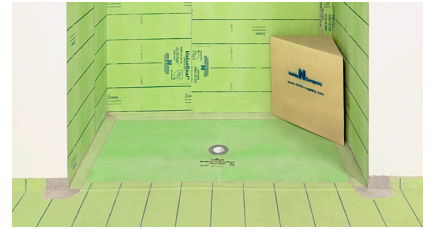

LIVE WEBINAR

Product Training with Q&A*

Break Down the Barriers!

Curbless showers can be more than just wheelchair accessible. They are used in seamless transitions from the bathroom into the shower creating a larger feel to the overall area.

What you will learn:

- Options for framing out the substrate to create a lower profile
- Dealing with the "I" Joist
- Shower base, drains, and ramp options

THURSDAY, MARCH 4, 2021 | 1:00-2:00 pm EST

[Register For Free Here](#)

A Pre-Waterproofed ProBase® II Multi-Slope™
Honeycomb Shower Kit
(38"×38" **or** 48"×48" center drain),
which will also include Noble Company's
FreeStyle Thin-Bed Drain™ and
NEW 48" Barrier-Free Ramp!