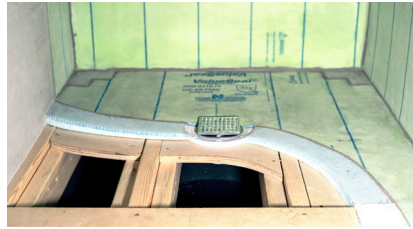

LIVE WEBINAR

Product Training with Q&A*

Break Down the Barriers!

Curbless showers can be more than just wheelchair accessible. They are used in seamless transitions from the bathroom into the shower creating a larger feel to the overall area.

What you will learn:

- Options for framing out the substrate to create a lower profile
- Dealing with the "I" Joist
- Shower base, drains, and ramp options

THURSDAY, MARCH 4, 2021 | 1:00-2:00 pm EST

[Register For Free Here](#)

A Pre-Waterproofed ProBase® II Multi-Slope™
Honeycomb Shower Kit
(38"×38" **or** 48"×48" center drain),
which will also include Noble Company's
FreeStyle Thin-Bed Drain™ and
NEW 48" Barrier-Free Ramp!