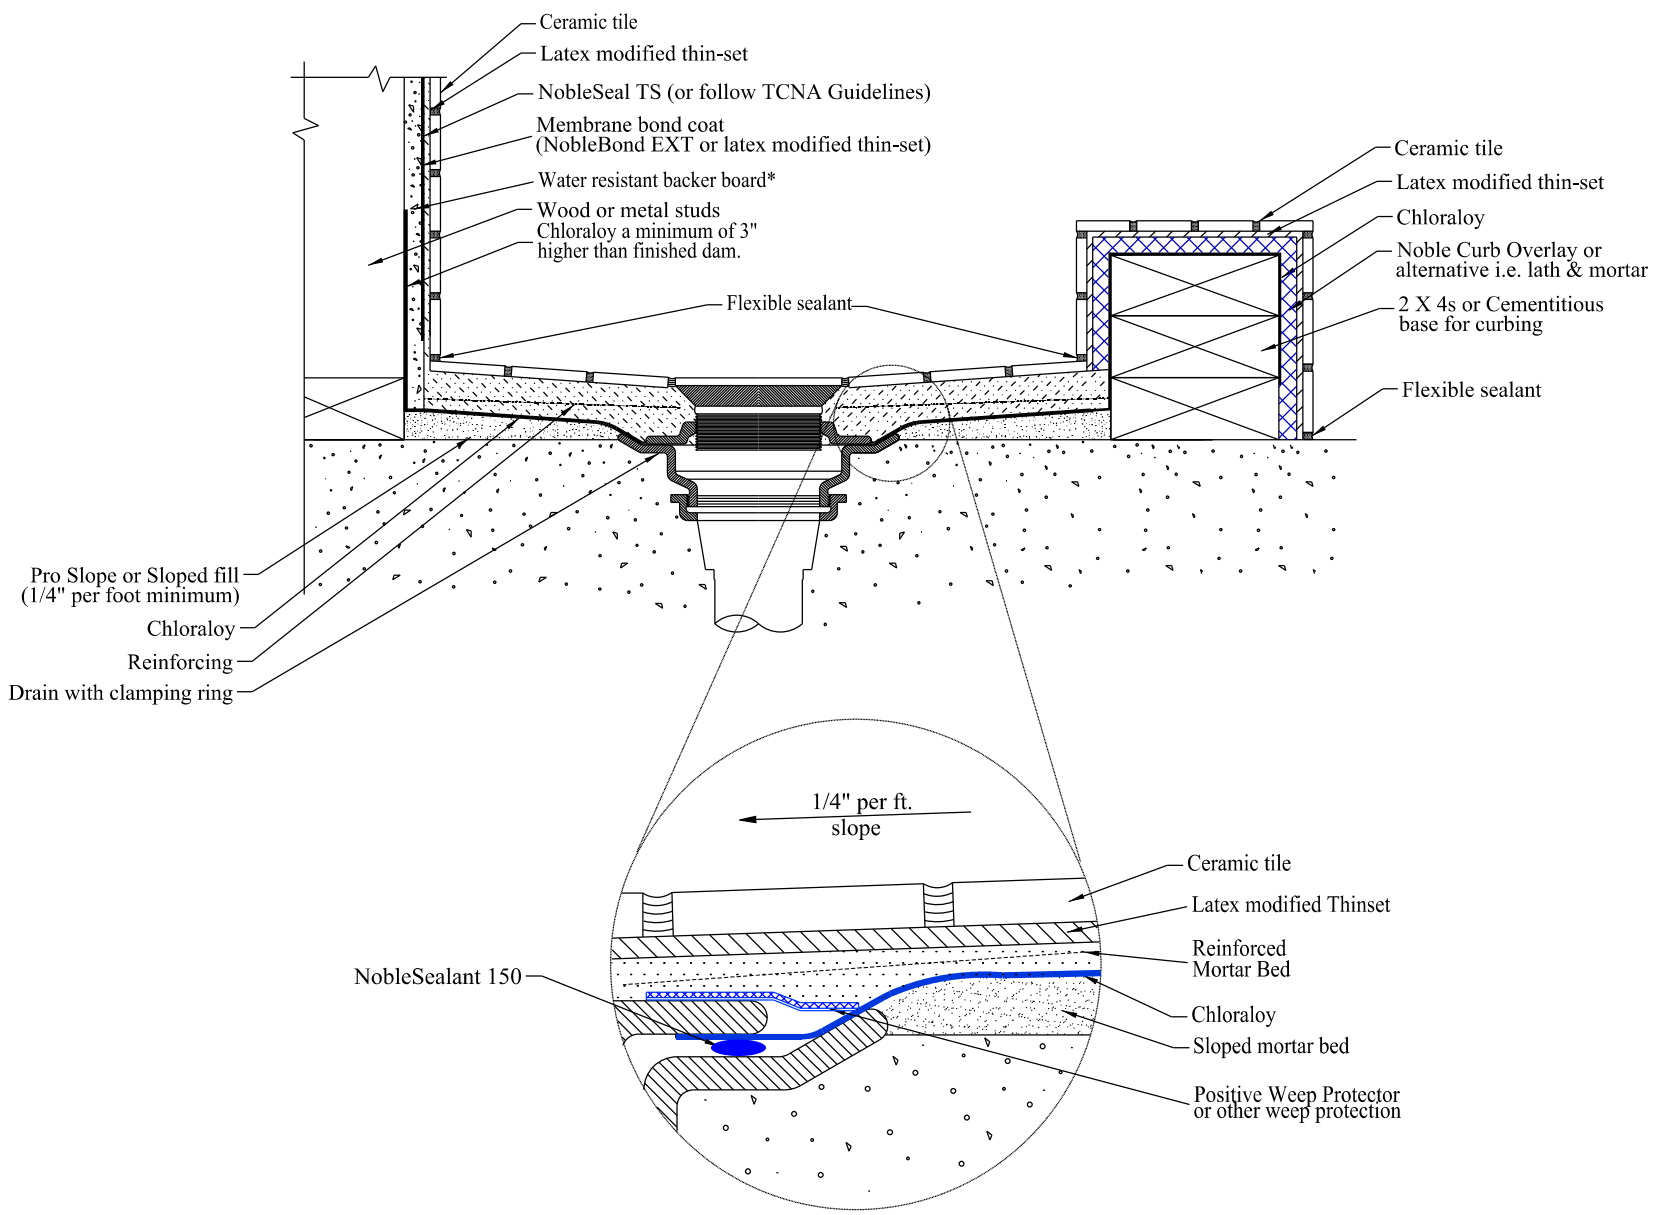

Chloraloy, NobleSeal TS - Mortar Bed Shower Detail

Noble Company
 7300 Enterprise Drive, Spring Lake, MI 49456
 Phone: 231-799-8000
 Toll Free: 800-878-5788
 Fax: 231-799-8850
 Email: sales@noblecompany.com

Revision Date:				
	Δ	Δ	Δ	Δ

Project: Product Installation Details
Drawing Title: Chloraloy, NobleSeal TS -Mortar Bed Shower Detail
Drawn By: R.J.L.
Date: SEPT, 11th 2012
File Name: Shower Detail
Sheet: