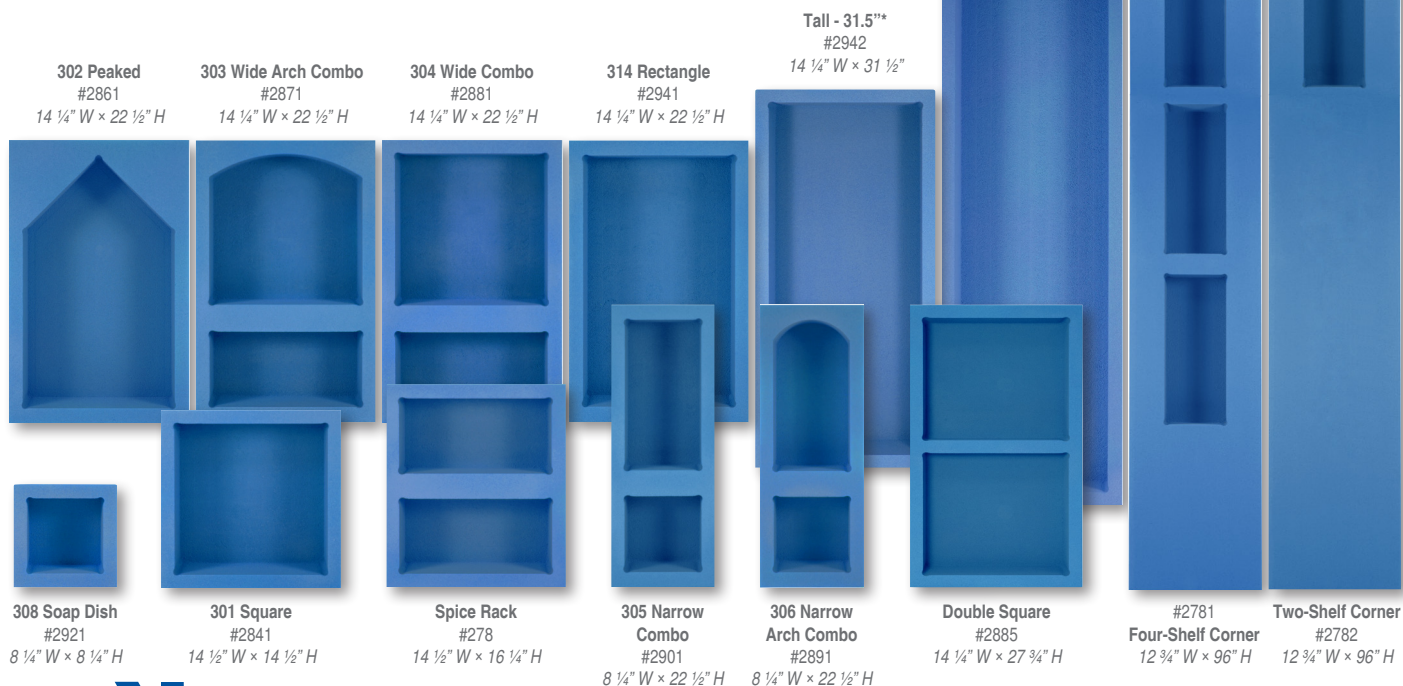

7300 Enterprise Drive, Spring Lake, MI 49456 · (800) 878-5788 · Fax: (231) 799-8850 · www.noblecompany.com
© Registered Trademark of Noble Company ™ Trademark of Noble Company © 2022 Noble Company

File #NN072022-12 | 07/22 Supersedes #NN032022-02