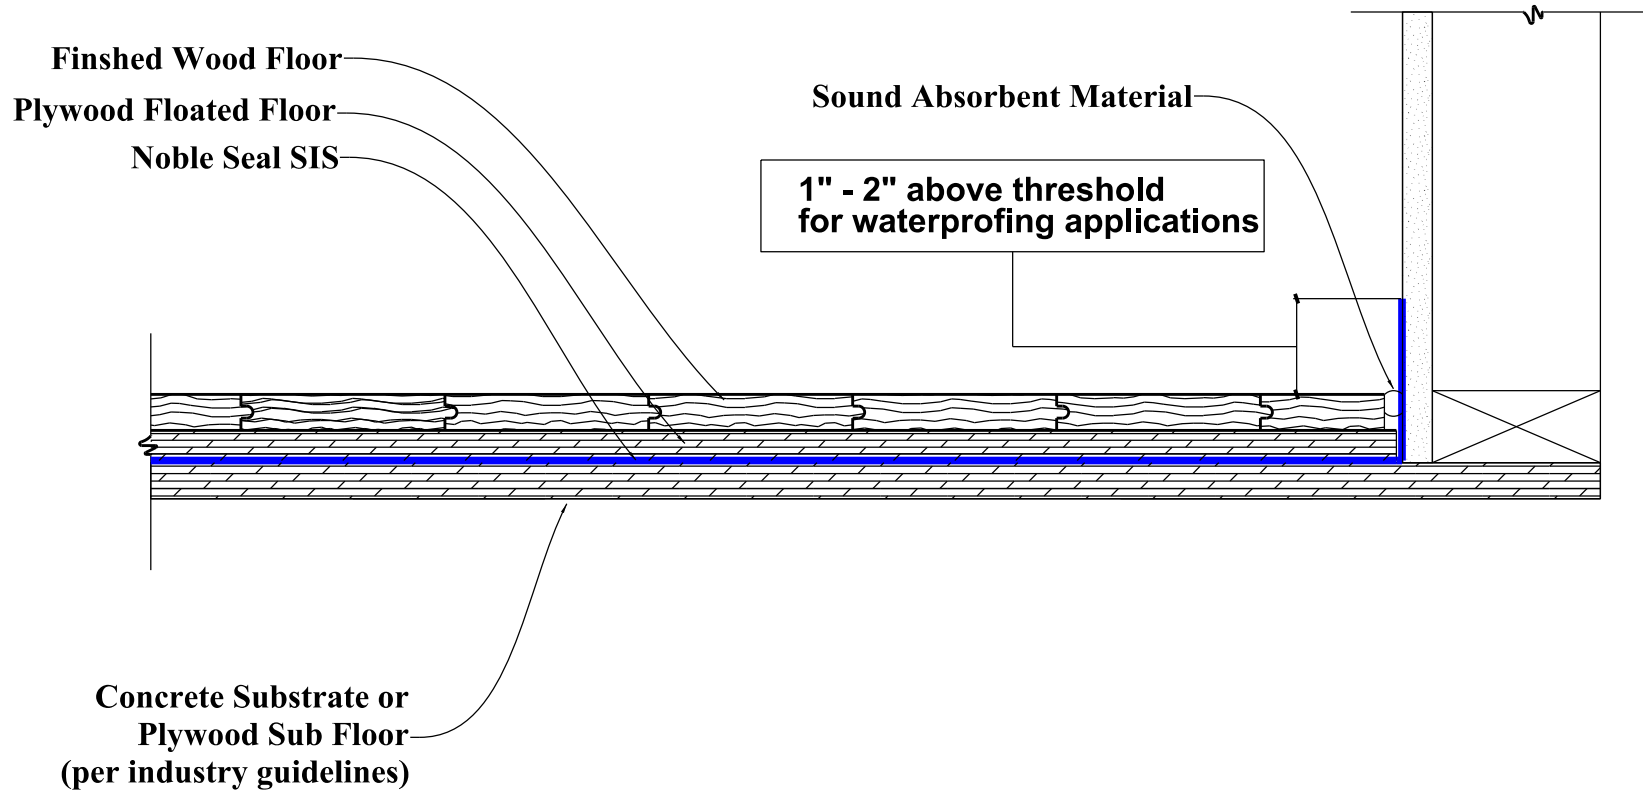

Noble Seal SIS under floated floor w/ hardwood floor surface

Noble Company
 7300 Enterprise Drive, Spring Lake, MI 49456
 Phone: 231-799-8000
 Toll Free: 800-878-5788
 Fax: 231-799-8850
 Email: sales@noblecompany.com

Revision Date:	
	△
	△
	△
	△

Project: Product Installation Details	Drawing Title: Noble Seal SIS under floated floor w/ hardwood floor surface
Drawn By: R.J.L.	Date: Aug 27th 2012
File Name:	
Sheet:	